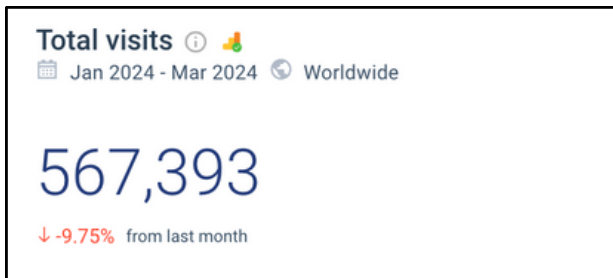

TRAFFIC & ENGAGEMENT / LAST 3 MONTH - SIMILARWEB