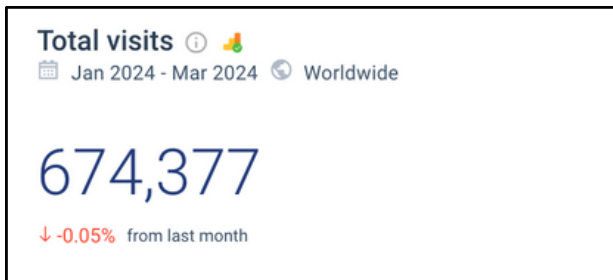

TRAFFIC & ENGAGEMENT / LAST 3 MONTH - SIMILARWEB