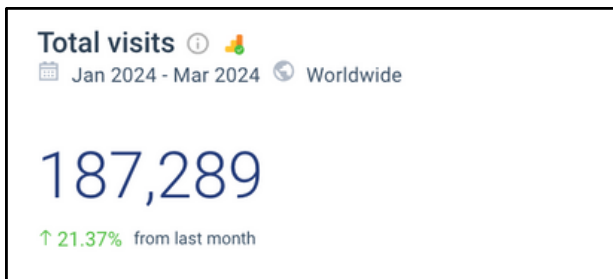

AGE DISTRIBUTION

TOTAL VISITS / MONTH:	72 800
BOUNCE RATE:	13.9%
PAGES PER VISIT:	2.93
AVG VISIT DURATION:	01:34

CHANNELS OVERVIEW

Direct

Refferals

Organic search

TRAFFIC & ENGAGEMENT / LAST 3 MONTH - SIMILARWEB