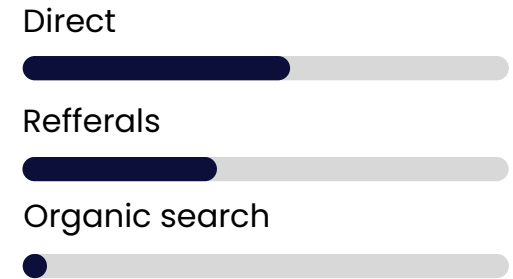

CHANNELS OVERVIEW