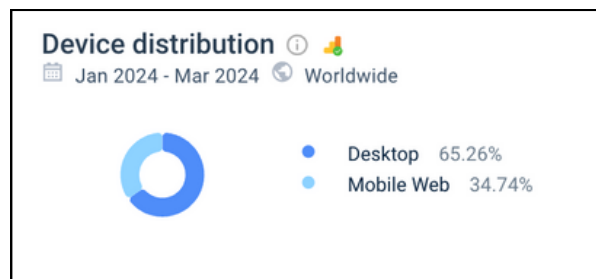

AGE DISTRIBUTION

TOTAL VISITS / MONTH:	72 800
BOUNCE RATE:	13.9%
PAGES PER VISIT:	2.93
AVG VISIT DURATION:	01:34

CHANNELS OVERVIEW

Direct

Refferals

Organic search

TRAFFIC & ENGAGEMENT / LAST 3 MONTH - SIMILARWEB