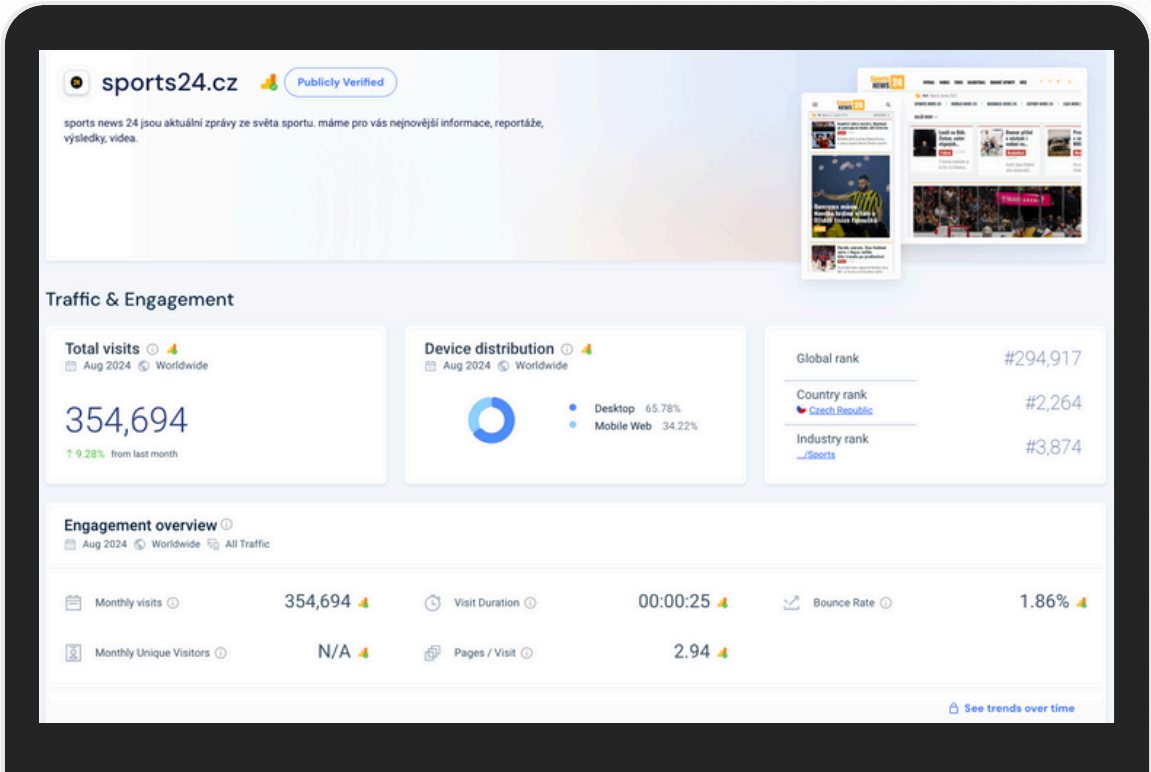

CHANNELS OVERVIEW

Direct

Refferals

Organic search

TRAFFIC & ENGAGEMENT / LAST 3 MONTH - SIMILARWEB

FAVORITE RESOURCES

BUSINESS NEWS 24

BUSINESSNEWS24.CZ