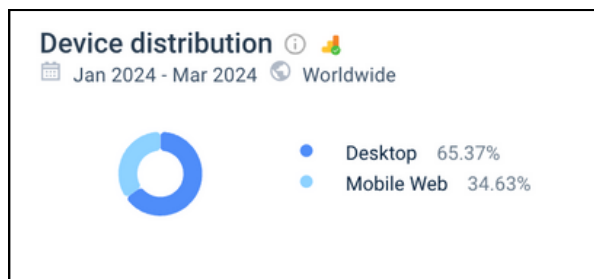

AGE DISTRIBUTION

TOTAL VISITS / MONTH: 259 000
BOUNCE RATE: 12.5%
PAGES PER VISIT: 2.92
AVG VISIT DURATION: 01:32

CHANNELS OVERVIEW

Direct

Refferals

Organic search

TRAFFIC & ENGAGEMENT / LAST 3 MONTH - SIMILARWEB