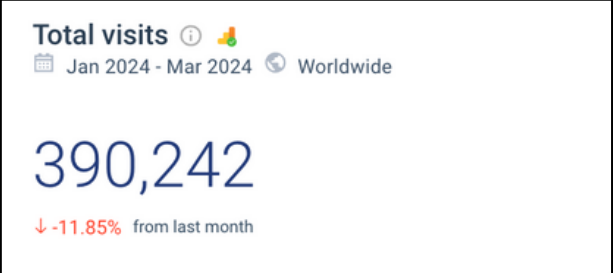

AGE DISTRIBUTION

TOTAL VISITS / MONTH:	223 000
BOUNCE RATE:	16.2%
PAGES PER VISIT:	2.76
AVG VISIT DURATION:	01:33

CHANNELS OVERVIEW

TRAFFIC & ENGAGEMENT / LAST 3 MONTH - SIMILARWEB

FAVORITE RESOURCES

24

● ABOUT WEB