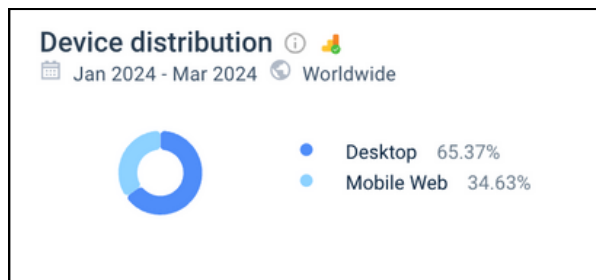

TRAFFIC & ENGAGEMENT / LAST 3 MONTH - SIMILARWEB