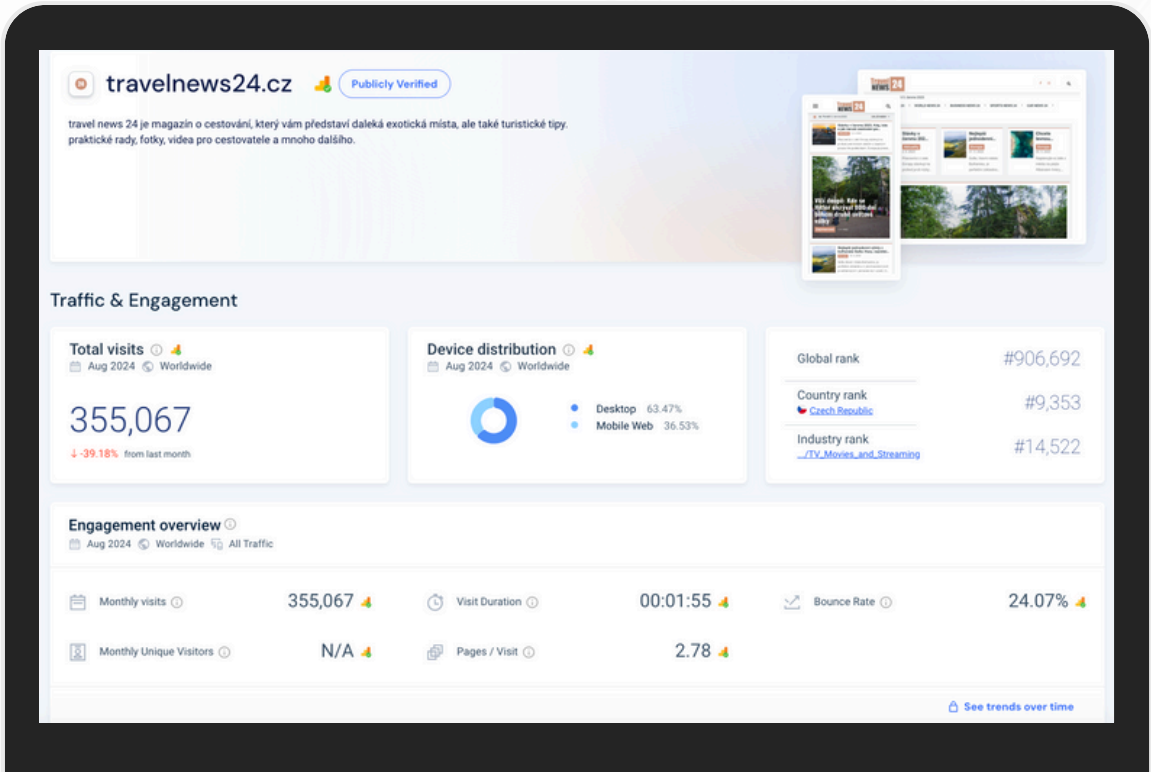

AGE DISTRIBUTION

TOTAL VISITS / MONTH: 305 000
BOUNCE RATE: 24.5%
PAGES PER VISIT: 2.85
AVG VISIT DURATION: 01:48

CHANNELS OVERVIEW

TRAFFIC & ENGAGEMENT / LAST 3 MONTH - SIMILARWEB

Total visits ⓘ 🌐
Jan 2024 - Mar 2024 🌐 Worldwide

AGE DISTRIBUTION

TOTAL VISITS / MONTH:	223 000
BOUNCE RATE:	16.2%
PAGES PER VISIT:	2.76
AVG VISIT DURATION:	01:33

CHANNELS OVERVIEW

TRAFFIC & ENGAGEMENT / LAST 3 MONTH - SIMILARWEB

FAVORITE RESOURCES

24

● ABOUT WEB