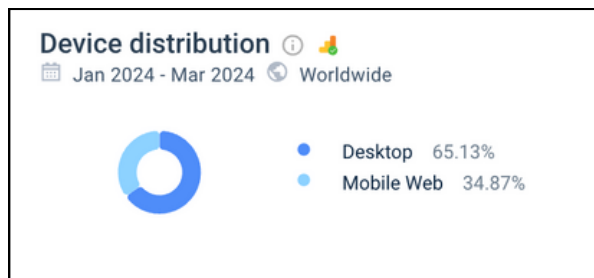

TRAFFIC & ENGAGEMENT / LAST 3 MONTH - SIMILARWEB