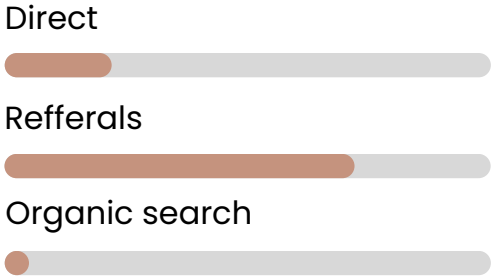

AGE DISTRIBUTION

TOTAL VISITS / MONTH: 305 000
BOUNCE RATE: 24.5%
PAGES PER VISIT: 2.85
AVG VISIT DURATION: 01:48

CHANNELS OVERVIEW

TRAFFIC & ENGAGEMENT / LAST 3 MONTH - SIMILARWEB

Total visits ⓘ 🌐
Jan 2024 - Mar 2024 🌐 Worldwide

AGE DISTRIBUTION

TOTAL VISITS / MONTH:	223 000
BOUNCE RATE:	16.2%
PAGES PER VISIT:	2.76
AVG VISIT DURATION:	01:33

CHANNELS OVERVIEW

TRAFFIC & ENGAGEMENT / LAST 3 MONTH - SIMILARWEB

FAVORITE RESOURCES

24

● ABOUT WEB

CHANNELS OVERVIEW

Direct

Refferals

Organic search

TRAFFIC & ENGAGEMENT / LAST 3 MONTH - SIMILARWEB

Total visits ⓘ

Jan 2024 - Mar 2024 Worldwide

31.79M

CHANNELS OVERVIEW

Direct

Refferals

Organic search

TRAFFIC & ENGAGEMENT / LAST 3 MONTH - SIMILARWEB