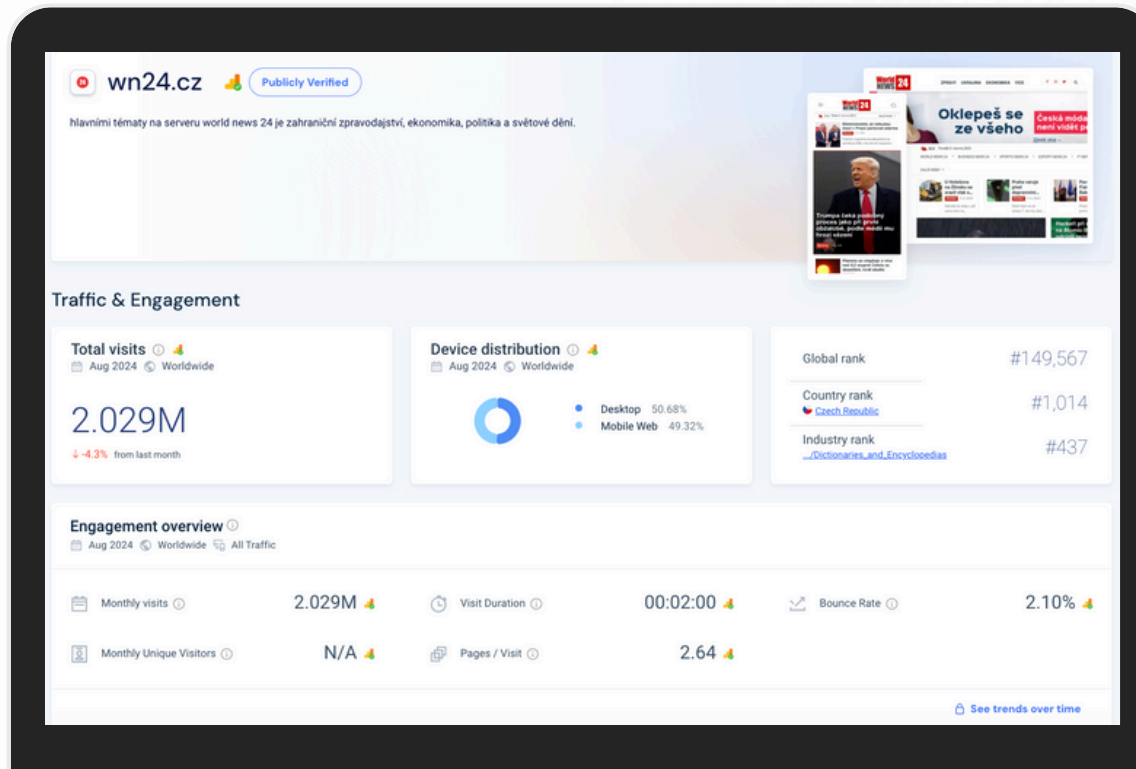

CHANNELS OVERVIEW

Direct

Refferals

Organic search

TRAFFIC & ENGAGEMENT / LAST 3 MONTH - SIMILARWEB

FAVORITE RESOURCES

REUTERS

SPORT NEWS 24

CHANNELS OVERVIEW

Direct

Refferals

Organic search

TRAFFIC & ENGAGEMENT / LAST 3 MONTH - SIMILARWEB