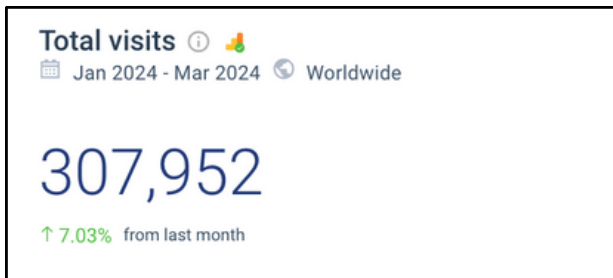

AGE DISTRIBUTION

TOTAL VISITS / MONTH: 172 800
BOUNCE RATE: 27.6%
PAGES PER VISIT: 3.16
AVG VISIT DURATION: 02:29

CHANNELS OVERVIEW

TRAFFIC & ENGAGEMENT / LAST 3 MONTH - SIMILARWEB

FAVORITE RESOURCES

TWITCH TV