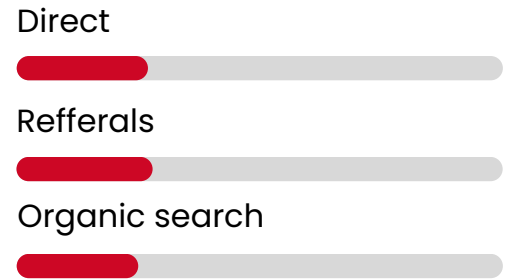

AGE DISTRIBUTION

TOTAL VISITS / MONTH: 305 000
BOUNCE RATE: 24.5%
PAGES PER VISIT: 2.85
AVG VISIT DURATION: 01:48

CHANNELS OVERVIEW

TRAFFIC & ENGAGEMENT / LAST 3 MONTH - SIMILARWEB

Total visits ⓘ 🌐
Jan 2024 - Mar 2024 🌐 Worldwide

CHANNELS OVERVIEW

Direct

Refferals

Organic search

TRAFFIC & ENGAGEMENT / LAST 3 MONTH - SIMILARWEB

Total visits ⓘ

Jan 2024 - Mar 2024 Worldwide

31.79M

CHANNELS OVERVIEW

Direct

Refferals

Organic search

TRAFFIC & ENGAGEMENT / LAST 3 MONTH - SIMILARWEB