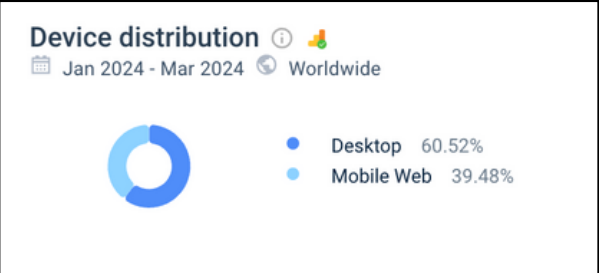

AGE DISTRIBUTION

TOTAL VISITS / MONTH:	223 000
BOUNCE RATE:	16.2%
PAGES PER VISIT:	2.76
AVG VISIT DURATION:	01:33

CHANNELS OVERVIEW

TRAFFIC & ENGAGEMENT / LAST 3 MONTH - SIMILARWEB

FAVORITE RESOURCES

24

● ABOUT WEB