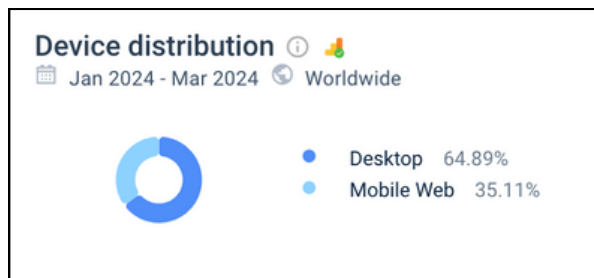

AGE DISTRIBUTION

TOTAL VISITS / MONTH: 172 800
BOUNCE RATE: 27.6%
PAGES PER VISIT: 3.16
AVG VISIT DURATION: 02:29

CHANNELS OVERVIEW

TRAFFIC & ENGAGEMENT / LAST 3 MONTH - SIMILARWEB

FAVORITE RESOURCES

TWITCH TV