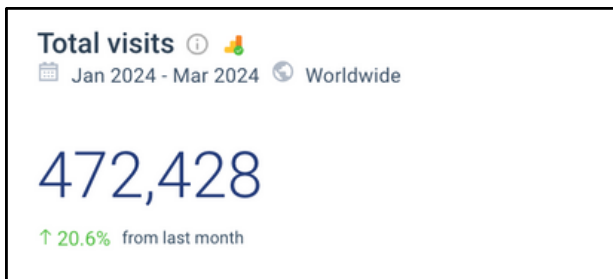

AGE DISTRIBUTION

TOTAL VISITS / MONTH: 259 000
BOUNCE RATE: 12.5%
PAGES PER VISIT: 2.92
AVG VISIT DURATION: 01:32

CHANNELS OVERVIEW

Direct

Refferals

Organic search

TRAFFIC & ENGAGEMENT / LAST 3 MONTH - SIMILARWEB