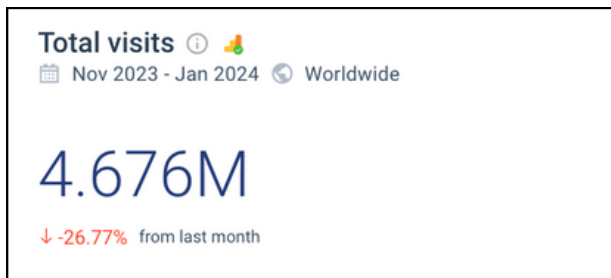

TRAFFIC & ENGAGEMENT / LAST 3 MONTH - SIMILARWEB

FAVORITE RESOURCES

REUTERS