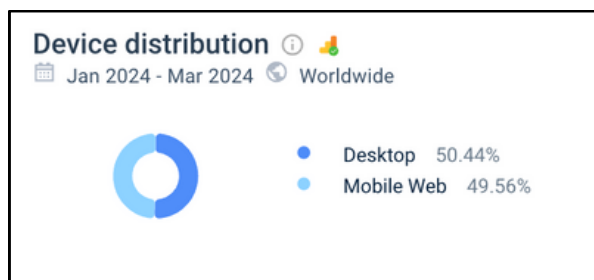

TRAFFIC & ENGAGEMENT / LAST 3 MONTH - SIMILARWEB