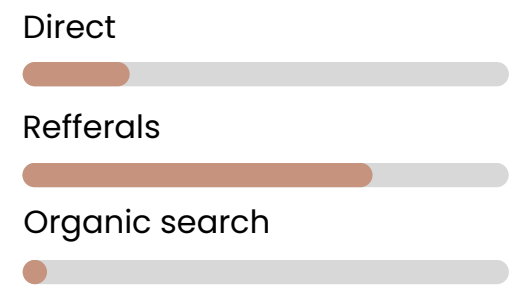

CHANNELS OVERVIEW