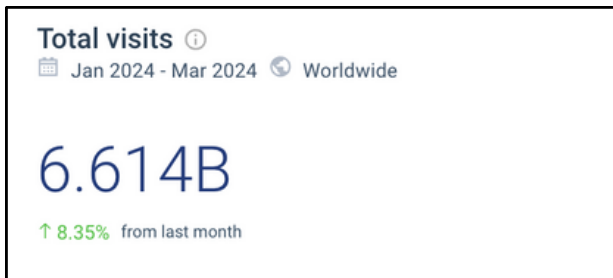

TRAFFIC & ENGAGEMENT / LAST 3 MONTH - SIMILARWEB

TARGET CZECH REPUBLIC

TOTAL VISITS / MONTH: 16.9M
BOUNCE RATE: 27.23%
PAGES PER VISIT: 27.22
AVG VISIT DURATION: 28:26