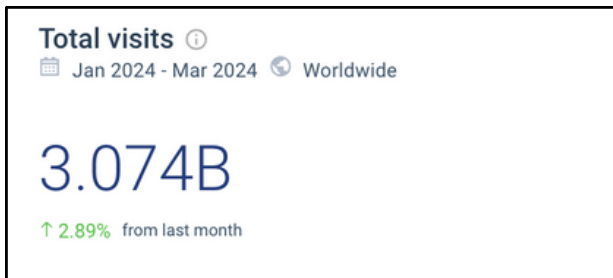

TRAFFIC & ENGAGEMENT / LAST 3 MONTH - SIMILARWEB

TARGET CZECH REPUBLIC

TOTAL VISITS / MONTH: 11.4M
BOUNCE RATE: 31.27%
PAGES PER VISIT: 5.34
AVG VISIT DURATION: 12:17