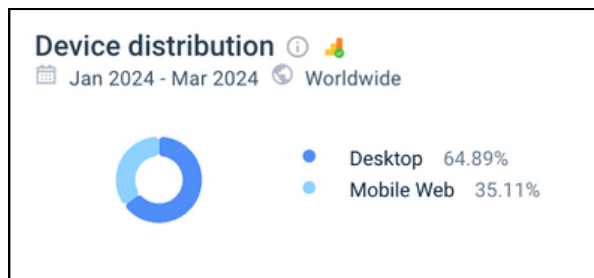

TRAFFIC & ENGAGEMENT / LAST 3 MONTH - SIMILARWEB