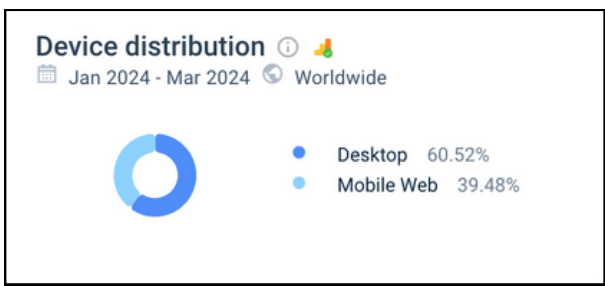

TRAFFIC & ENGAGEMENT / LAST 3 MONTH - SIMILARWEB