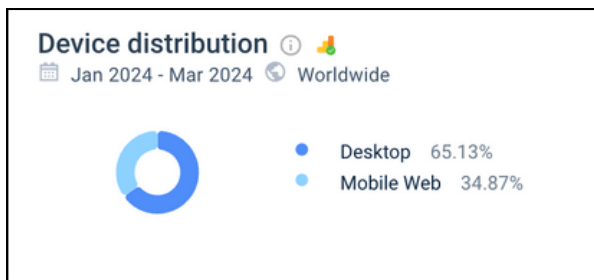

TRAFFIC & ENGAGEMENT / LAST 3 MONTH - SIMILARWEB