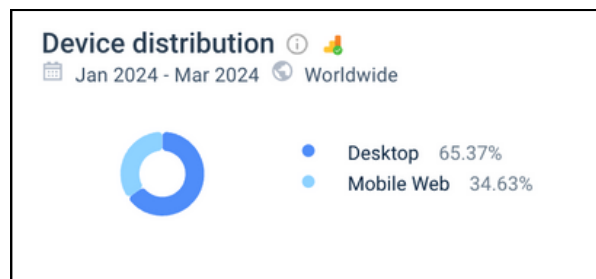

TRAFFIC & ENGAGEMENT / LAST 3 MONTH - SIMILARWEB

FAVORITE RESOURCES

THE ESPORTS OBSERVER

HLTV