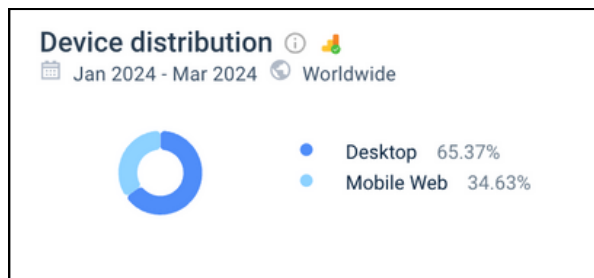

TRAFFIC & ENGAGEMENT / LAST 3 MONTH - SIMILARWEB