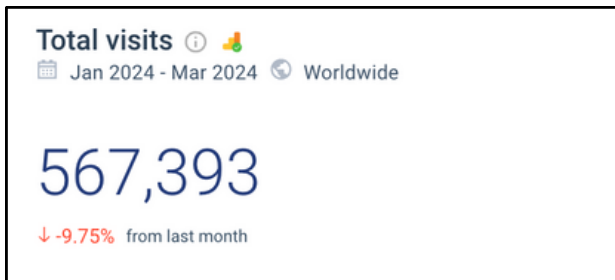

TRAFFIC & ENGAGEMENT / LAST 3 MONTH - SIMILARWEB