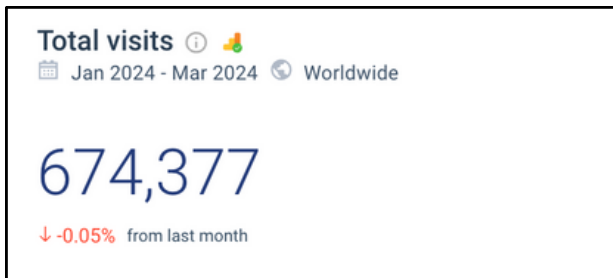

TRAFFIC & ENGAGEMENT / LAST 3 MONTH - SIMILARWEB