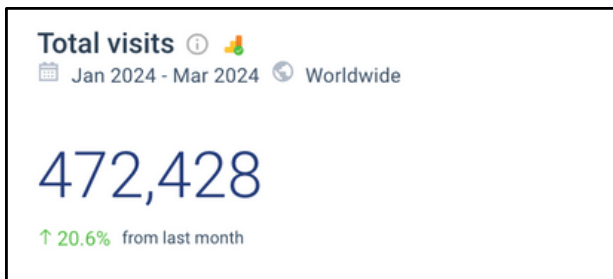

TRAFFIC & ENGAGEMENT / LAST 3 MONTH - SIMILARWEB

FAVORITE RESOURCES

THE ESPORTS OBSERVER

HLTV