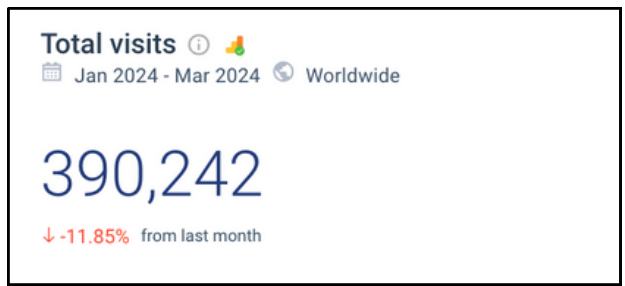

TRAFFIC & ENGAGEMENT / LAST 3 MONTH - SIMILARWEB