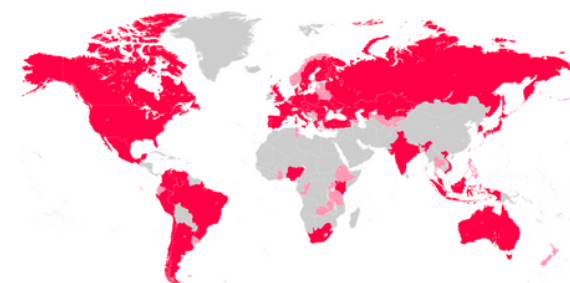

Device distribution ⓘ

Jan 2024 - Mar 2024 Worldwide

Desktop 57.21%
Mobile Web 42.79%

50

countries with fully localized product