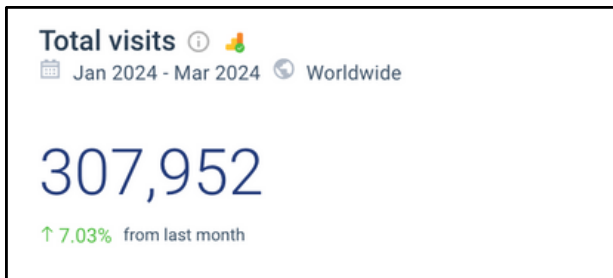

TRAFFIC & ENGAGEMENT / LAST 3 MONTH - SIMILARWEB