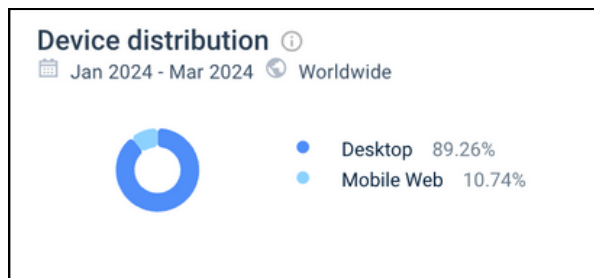

TRAFFIC & ENGAGEMENT / LAST 3 MONTH - SIMILARWEB

TARGET CZECH REPUBLIC

TOTAL VISITS / MONTH: 11.4M
BOUNCE RATE: 31.27%
PAGES PER VISIT: 5.34
AVG VISIT DURATION: 12:17