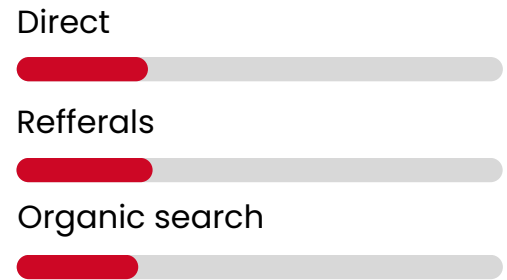

CHANNELS OVERVIEW