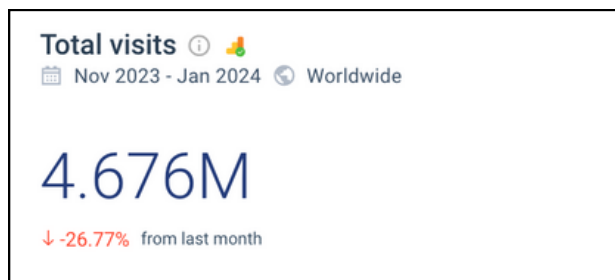

TRAFFIC & ENGAGEMENT / LAST 3 MONTH - SIMILARWEB